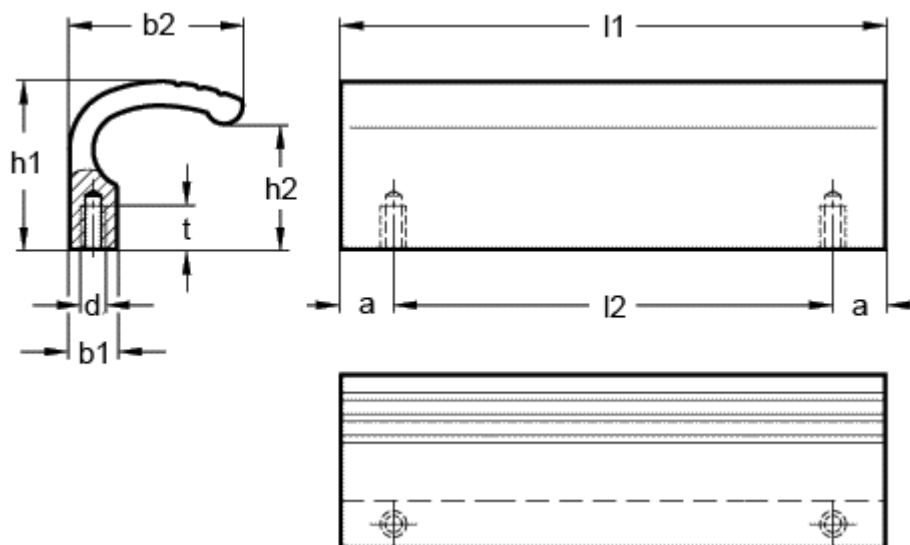

Article number: 20730125SW

Description: E+G Guard safety handle GN 730-125-SW

Measures

a = 10

b1 = 9.5

b2 = 33

d = M6

h1 = 32

h2 = 24

l = 125

l2 = 105

t min = 9